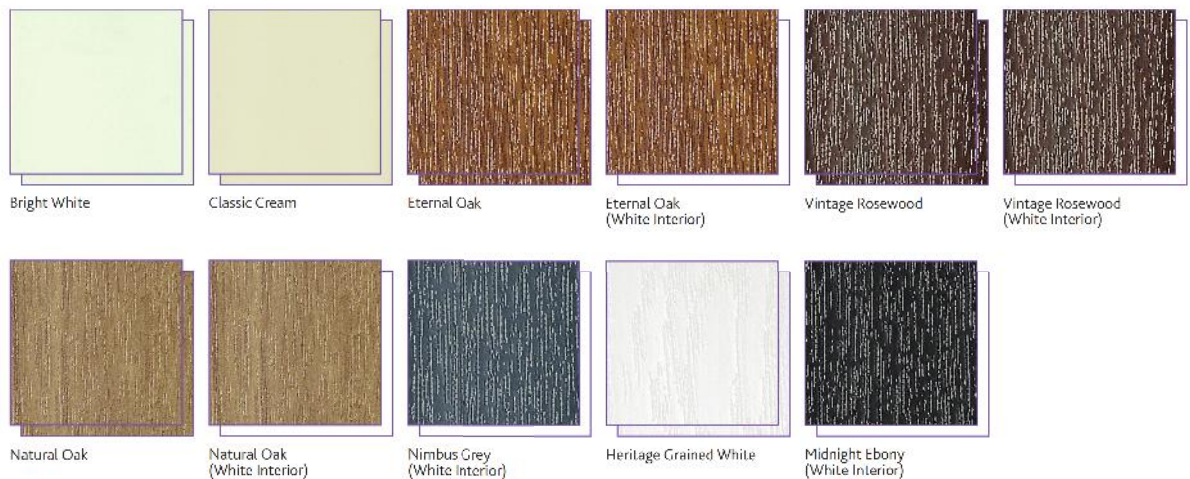

Finished to perfection

- Standard handle colour options.

White

Black

Polished Chrome

- VevoFold uPVC doors are available in a wide range of colours and finishes to complement any type of property.

Here are just some of the opening styles you can achieve using the uPVC VevoFold door. You just pick the style that suits you.