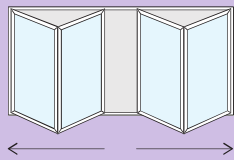

'How would you like yours to open?
It really is up to you'