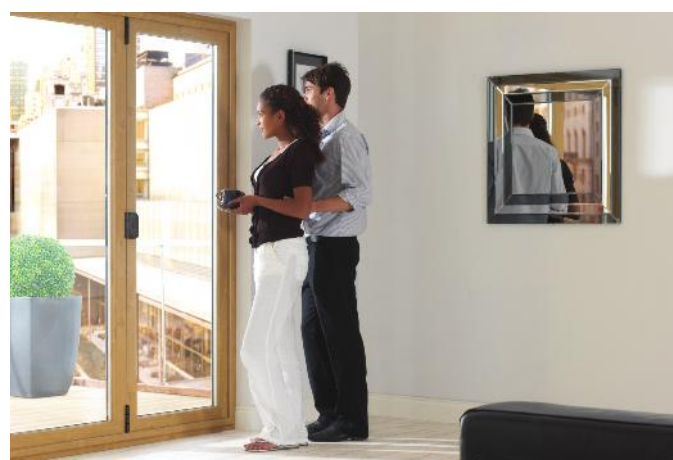

uPVC VevoFold doors : Classic practicality for your home

As always with Vevo, choice is everything. Our uPVC VevoFold range are, slim, stylish and ideal in any home providing the same open space and the feeling of air and light flowing into your home. Our market-leading uPVC bi-fold doors are the ultimate choice when you want full and clear access to your garden, patio or terrace.

With ultra slim frames and clean lines, VevoFold doors bring you the space, comfort and low-maintenance luxury of modern living. Plus, they are available in a wide range of configurations designed to fit virtually any space, so you can turn your outside area or conservatory into a stunning centre-piece.

uPVC VevoFold doors have been designed with slimmer uncluttered sightlines to make them less obtrusive. This means you see less of the doors and more of your patio, garden or the interior of your home. Trims that hide the seals, the options of flush fitting low thresholds, precision engineered roller tracks for smooth operation and a uniquely designed handle all means that your VevoFold door is the very best in the market.