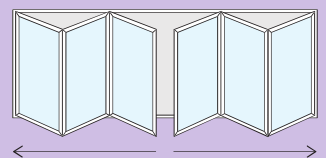

- VevoFold uPVC bi-fold doors can be manufactured to an impressive 6 metres wide and with a limitless choice of opening combinations you can really expand your home in the way that suits you best.
- Ultimate energy-efficiency – high-tech triple weather seals keep you free from draughts, bringing you peace, quiet and warmth!